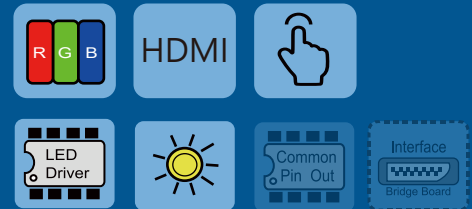

### Feature

- 5.0 inches Color TFT
- View Direction : 6 o'clock
- Interface : HDMI\*
- Luminance : 1050 nits (Typ.)
- Touch Panel : Capacitive(USB)
- Top -20~70°C ; Tst -30~80°C

\* Support HDMI Interface that fulfill the needs of your digital device

### Mechanical Data

| Item              | Specifications       | Unit |
|-------------------|----------------------|------|
| Outline Dimension | 118.5 x 77.55 x 9.01 | mm   |
| Display Format    | 800RGB x 480         | dot  |
| Active Area       | 108.0 x 64.8         | mm   |
| Pixel Pitch       | 0.135 x 0.135        | mm   |